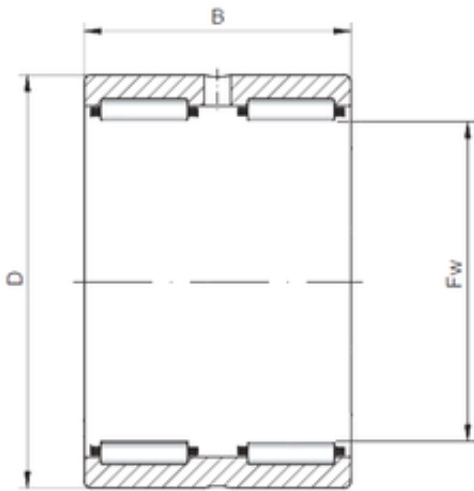

BEARING-MALAYSIA SDN.BHD.

ISO RNA6906 needle roller bearings

Bearing No. RNA6906

Size	35x47x30 mm
Bore Diameter	35 mm
Outer Diameter	47 mm
Width	30 mm
Fw	35 mm
D	47 mm
C	30 mm

RNA6906 Bearing 2D drawings and 3D CAD models