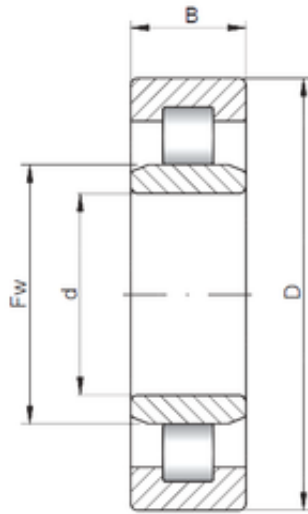

BEARING-MALAYSIA SDN.BHD.

60 mm x 110 mm x 36,5 mm ISO NU5212
cylindrical roller bearings

Bearing No. NU5212

Size	60x110x36.5 mm
Bore Diameter	60 mm
Outer Diameter	110 mm
Width	36,5 mm
d	60 mm
D	110 mm
B	36,5 mm
C	36,5 mm

NU5212 Bearing 2D drawings and 3D CAD models