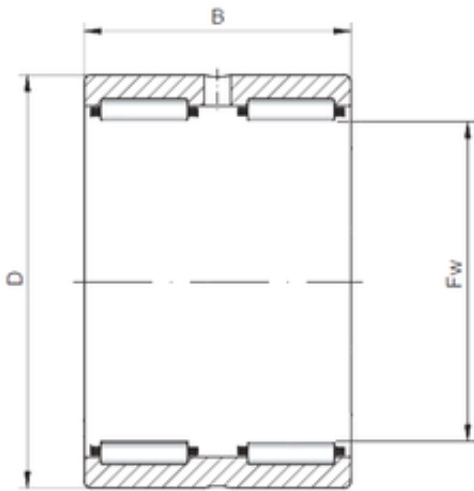

BEARING-MALAYSIA SDN.BHD.

ISO RNA6911 needle roller bearings

Bearing No. RNA6911

Size	63x80x45 mm
Bore Diameter	63 mm
Outer Diameter	80 mm
Width	45 mm
Fw	63 mm
D	80 mm
C	45 mm

RNA6911 Bearing 2D drawings and 3D CAD models