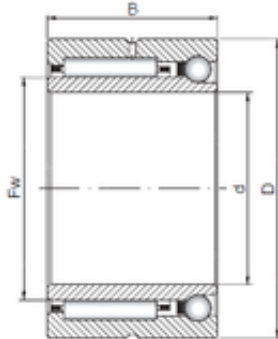

BEARING-MALAYSIA SDN.BHD.

22 mm x 39 mm x 23 mm ISO NKIA 59/22
complex bearings

Bearing No. NKIA 59/22

Size	22x39x23 mm
Bore Diameter	22 mm
Outer Diameter	39 mm
Width	23 mm
d	22 mm
Fw	28 mm
D	39 mm
B	23 mm
C	23 mm

NKIA 59/22 Bearing 2D drawings and 3D CAD models