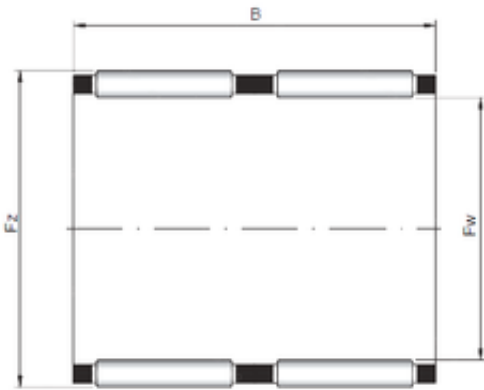

BEARING-MALAYSIA SDN.BHD.

ISO KK26x30x22 needle roller bearings

Bearing No. KK26x30x22

Size	26x30x22 mm
Bore Diameter	26 mm
Outer Diameter	30 mm
Width	22 mm
Fw	26 mm
Ew	30 mm
B	22 mm

KK26x30x22 Bearing 2D drawings and 3D CAD models