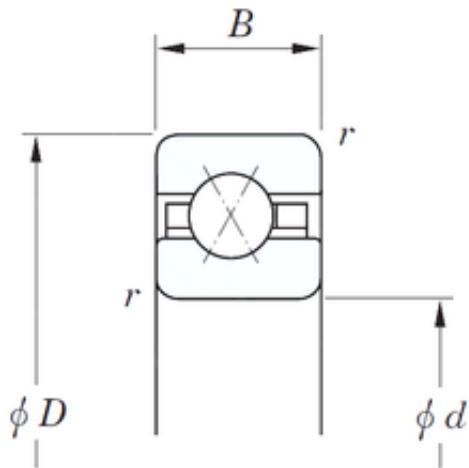

BEARING-MALAYSIA SDN.BHD.

127 mm x 146,05 mm x 9,525 mm KOYO
KCX050 angular contact ball bearings

Bearing No. KCX050

Size	127x146.05x9.525 mm
Bore Diameter	127 mm
Outer Diameter	146,05 mm
Width	9,525 mm
d	127 mm
D	146,05 mm
B	9,525 mm
C	9,525 mm
r	1 mm
Weight	0,263 Kg
Basic dynamic load rating (C)	9,65 kN
Bearing No.	KCX050
r(min)	1
Cr	9.65
C0r	12.9
Mass(kg)	0.263

KCX050 Bearing 2D drawings and 3D CAD models