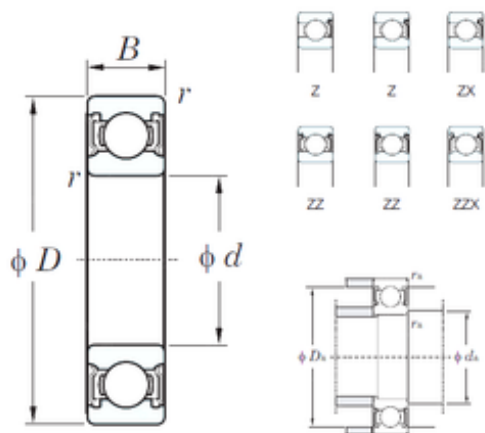

BEARING-MALAYSIA SDN.BHD.

130 mm x 180 mm x 24 mm KOYO 6926-1Z
deep groove ball bearings

Bearing No. 6926-1Z

Size	130x180x24 mm
Bore Diameter	130 mm
Outer Diameter	180 mm
Width	24 mm
d	130 mm
D	180 mm
B	24 mm
C	24 mm
r min.	1,5 mm
da min.	138 mm
da max	144 mm
Da max.	172 mm
ra max.	1,5 mm
Weight	1,86 Kg
Basic dynamic load rating (C)	65,2 kN
Basic static load rating (C0)	67,4 kN
(Grease) Lubrication Speed	3400 r/min
(Oil) Lubrication Speed	4100 r/min

6926-1Z Bearing 2D drawings and 3D CAD models