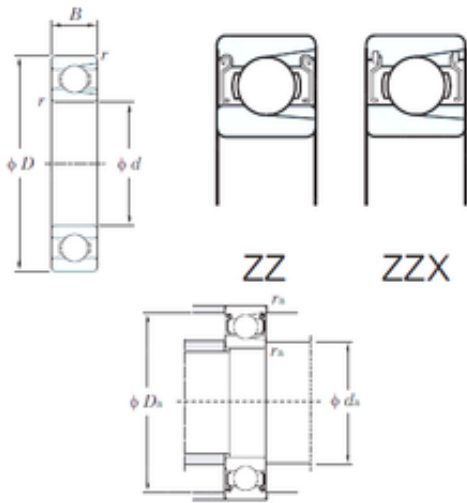

## BEARING-MALAYSIA SDN.BHD.

25 mm x 52 mm x 15 mm KOYO M6205ZZ  
deep groove ball bearings

Bearing No. M6205ZZ

Size	25x52x15 mm
Bore Diameter	25 mm
Outer Diameter	52 mm
Width	15 mm
d	25 mm
D	52 mm
B	15 mm
C	15 mm
r min.	1 mm
da min.	30 mm
da max	31 mm
Da max.	47 mm
ra max.	1 mm
Weight	0.130 Kg
Basic dynamic load rating (C)	14.4 kN
Basic static load rating (C0)	10.5 kN
(Grease) Lubrication Speed	13000 r/min

M6205ZZ Bearing 2D drawings and 3D CAD models