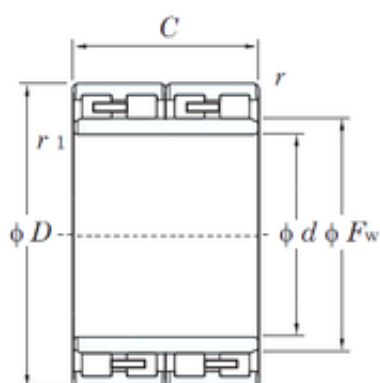

BEARING-MALAYSIA SDN.BHD.

200 mm x 290 mm x 192 mm KOYO 313811
cylindrical roller bearings

Bearing No. 313811

Size	200x290x192 mm
Bore Diameter	200 mm
Outer Diameter	290 mm
Width	192 mm
d	200 mm
Fw	226 mm
D	290 mm
B	192 mm
C	192 mm
r min.	2.1 mm
r1 min.	2.1 mm
Weight	42.0 Kg
Basic dynamic load rating (C)	1460 kN
Bearing No.	313811
r(min)	2.1
Cr	1570
C0r	3030
Cu	350
r1(min)	2.1
da(min)	212
Da(max)	278
Da(min)	268
ra(max)	2
rb(max)	2
(Refer.)Mass(kg)	42.0

313811 Bearing 2D drawings and 3D CAD models

BEARING-MALAYSIA SDN.BHD.