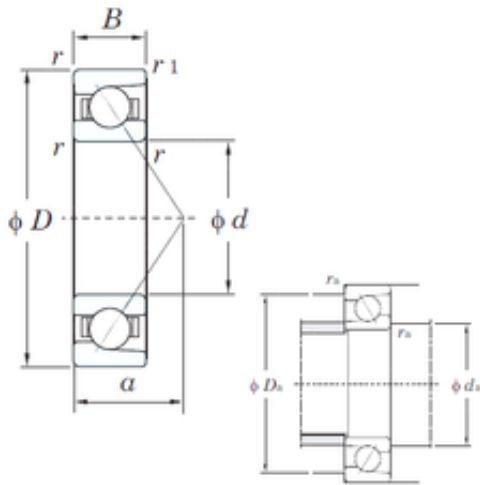

BEARING-MALAYSIA SDN.BHD.

45 mm x 120 mm x 29 mm KOYO 7409B
angular contact ball bearings

Bearing No. 7409B

7409B Bearing 2D drawings and 3D CAD models

Size	45x120x29 mm
Bore Diameter	45 mm
Outer Diameter	120 mm
Width	29 mm
d	45 mm
D	120 mm
B	29 mm
C	29 mm
Angle (°)	40 °
a	49.5 mm
r min.	2 mm
r1 min.	1 mm
da min.	55 mm
Da max.	110 mm
ra max.	2 mm
Weight	1.55 Kg
(Grease) Lubrication Speed	4800 r/min
Category	Angular Contact Ball Bearings
Inventory	0.0
Manufacturer Name	KOYO
Minimum Buy Quantity	N/A
Weight / Kilogram	0
EAN	0060579009675
Product Group	B00308
Enclosure	Open

BEARING-MALAYSIA SDN.BHD.

Flush Ground	No
Rolling Element	Ball Bearing
Number of Rows of Balls	Single Row
Precision Class	ABEC 1 ISO P0
Maximum Capacity / Filling Slot	No
Snap Ring	No
Cage Material	Steel
Contact Angle	40 Degree
Internal Clearance	C0-Medium
Number of Bearings	1 (Single)
Inch - Metric	Metric
Long Description	45MM Bore; 120MM Outside Diameter; 29MM Width; Open; No Flush Ground; Ball Bearing; Single Row of Balls; ABEC 1 ISO P0; No Filling Slot; No Snap Ring; C0-Medium; Steel Cage; 40 Degree; 1 (Single)
Category	Angular Contact Ball Bearing
UNSPSC	31171531
Harmonized Tariff Code	8482.10.50.28
Noun	Bearing
Keyword String	Angular Contact
Manufacturer URL	http://www.koyousa.com
Width	1.142 Inch 29 Millimeter
Bore	1.772 Inch 45 Millimeter
Outside Diameter	4.724 Inch 120 Millimeter
Bearing No.	7409B
r(min)	2
r1(min)	1
Cr	106
C0r	55.5

BEARING-MALAYSIA SDN.BHD.

Cu	4.00
f0	-
Grease lub.	3800
Oil lub.	5200
a	49.5 mm
da(min)	55
Da(max)	110
ra(max)	2
(Refer.) Mass(kg)	1.55