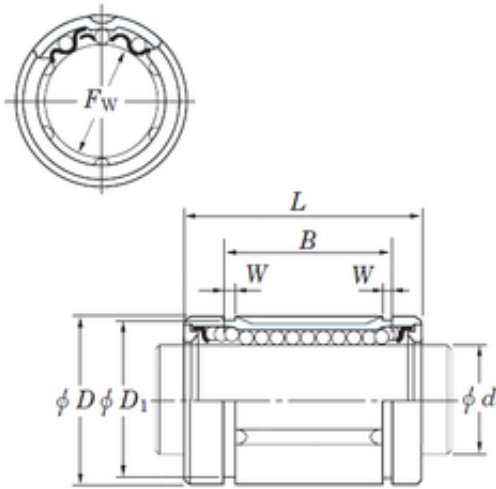

## KOYO SDE8 linear bearings

Bearing No. SDE8

Size	8x16x16.5 mm
Bore Diameter	8 mm
Outer Diameter	16 mm
Width	16,5 mm
Fw	8 mm
D	16 mm
B	16,5 mm
D1	15,2 mm
L	25 mm
W	1,1 mm
Weight	0,02 Kg
Basic dynamic load rating (C)	122 kN

SDE8 Bearing 2D drawings and 3D CAD models