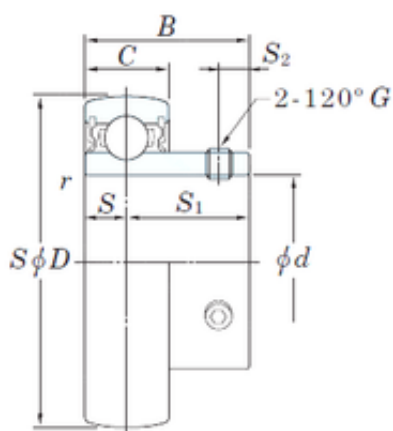

BEARING-MALAYSIA SDN.BHD.

31.75 mm x 62 mm x 30 mm KOYO SB206-20 deep groove ball bearings

Bearing No. SB206-20

Size	31.75x62x30 mm
Bore Diameter	31.75 mm
Outer Diameter	62 mm
Width	30 mm
d	31.75 mm
D	62 mm
B	30 mm
C	16 mm
S1	22 mm
r min.	1 mm
S	8 mm
S2	6 mm
Thread (G) - 1/4-28UNF	1/428UNF
Weight	0,27 Kg
Basic dynamic load rating (C)	19,5 kN
Basic static load rating (C0)	11,3 kN
Category	Bearings
Inventory	0.0
Manufacturer Name	KOYO
Minimum Buy Quantity	N/A
Weight / Kilogram	0
Product Group	M06110

SB206-20 Bearing 2D drawings and 3D CAD models