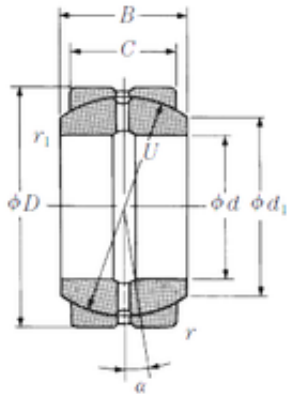

BEARING-MALAYSIA SDN.BHD.

19.05 mm x 31,75 mm x 16,66 mm NSK 7SF12
plain bearings

Bearing No. 7SF12

Size	19.05x31.75x16.66 mm
Bore Diameter	19.05 mm
Outer Diameter	31,75 mm
Width	16,66 mm
d	19.05 mm
D	31,75 mm
B	16,66 mm
C	14,27 mm
U	27,43 mm
d1	21,4 mm
rb max.	0,8 mm
Angle	6,5 °
Weight	0,057 Kg
Basic dynamic load rating (C)	27 kN

7SF12 Bearing 2D drawings and 3D CAD models