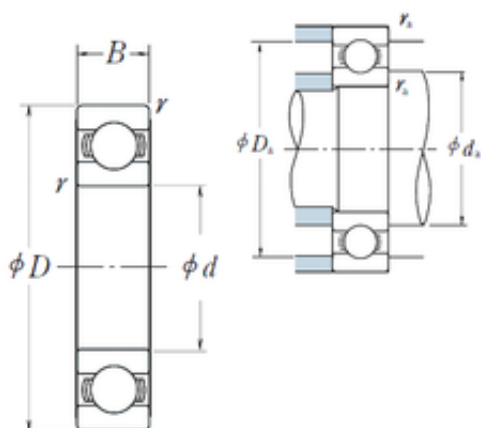

BEARING-MALAYSIA SDN.BHD.

75 mm x 95 mm x 10 mm NSK 6815 deep groove ball bearings

Bearing No. 6815

6815 Bearing 2D drawings and 3D CAD models

Size	75x95x10 mm
Bore Diameter	75 mm
Outer Diameter	95 mm
Width	10 mm
d	75 mm
D	95 mm
B	10 mm
C	10 mm
r min.	0,6 mm
da min.	79 mm
da max	79,5 mm
Da max.	91 mm
ra max.	0,6 mm
Weight	0,149 Kg
Basic dynamic load rating (C)	12,5 kN
Basic static load rating (C0)	13,9 kN
(Grease) Lubrication Speed	6 300 r/min
(Oil) Lubrication Speed	7 500 r/min
Category	Single Row Ball Bearings
Inventory	0.0
Manufacturer Name	NSK
Minimum Buy Quantity	N/A
Weight / Kilogram	0.07
EAN	0029176029929
Product Group	B00308

BEARING-MALAYSIA SDN.BHD.

Enclosure	Open
Precision Class	ABEC 1 ISO P0
Maximum Capacity / Filling Slot	No
Rolling Element	Ball Bearing
Snap Ring	No
Internal Special Features	No
Cage Material	Steel
Internal Clearance	C0-Medium
Inch - Metric	Metric
Long Description	75MM Bore; 95MM Outside Diameter; 10MM Outer Race Diameter; Open; Ball Bearing; ABEC 1 ISO P0; No Filling Slot; No Snap Ring; No Internal Special Features
Category	Single Row Ball Bearing
UNSPSC	31171504
Harmonized Tariff Code	8482.10.50.68
Noun	Bearing
Keyword String	Ball
Manufacturer URL	http://www.nskamericas.com
Manufacturer Item Number	6815
Weight / LBS	0.145
Bore	2.953 Inch 75 Millimeter
Outside Diameter	3.74 Inch 95 Millimeter
Outer Race Width	0.394 Inch 10 Millimeter
bore diameter:	75 mm
internal clearance:	C0
outside diameter:	95 mm
dynamic load capacity:	12500 N
overall width:	10 mm
precision rating:	ABEC1, P0