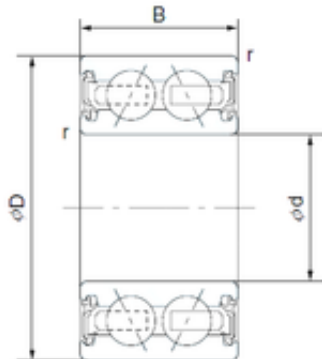

BEARING-MALAYSIA SDN.BHD.

35 mm x 52 mm x 22 mm NSK 35BD5222
angular contact ball bearings

Bearing No. 35BD5222

Size	35x52x22 mm
Bore Diameter	35 mm
Outer Diameter	52 mm
Width	22 mm
d	35 mm
D	52 mm
B	22 mm
C	22 mm

35BD5222 Bearing 2D drawings and 3D CAD models