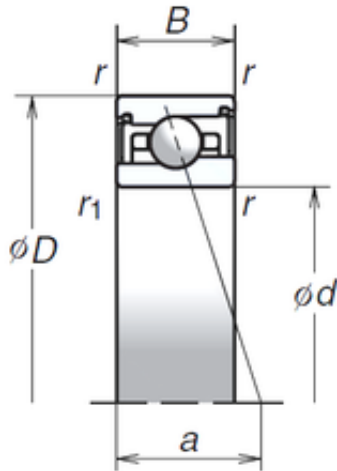

BEARING-MALAYSIA SDN.BHD.

100 mm x 140 mm x 24 mm NSK
100BER29XV1V angular contact ball bearings

Bearing No. 100BER29XV1V

Size	100x140x24 mm
Bore Diameter	100 mm
Outer Diameter	140 mm
Width	24 mm
d	100 mm
D	140 mm
B	24 mm
C	24 mm
Angle (°)	25 °
a	40 mm
r min.	1,1 mm
r1 min.	0,6 mm
Weight	0,805 Kg
Basic dynamic load rating (C)	36 kN
Basic static load rating (C0)	33,5 kN
(Grease) Lubrication Speed	15 900 r/min

100BER29XV1V Bearing 2D drawings and 3D CAD models