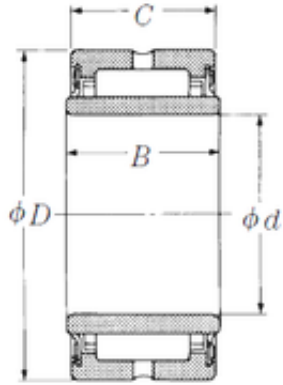

## BEARING-MALAYSIA SDN.BHD.

32 mm x 52 mm x 37 mm NSK NA69/32TT  
needle roller bearings

Bearing No. NA69/32TT

Size	32x52x37 mm
Bore Diameter	32 mm
Outer Diameter	52 mm
Width	37 mm
d	32 mm
Fw	40 mm
D	52 mm
B	37 mm
C	36 mm
r min.	0,6 mm
Weight	0,295 Kg
Basic dynamic load rating (C)	51,5 kN
Basic static load rating (C0)	91 kN

NA69/32TT Bearing 2D drawings and 3D CAD models