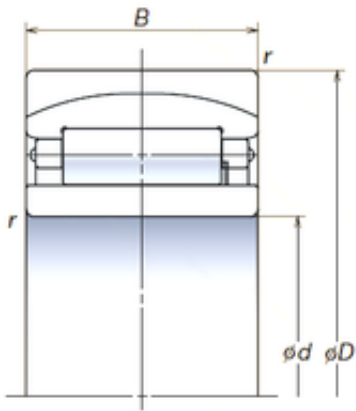

## BEARING-MALAYSIA SDN.BHD.

170 mm x 280 mm x 109 mm NSK 170RUB41  
spherical roller bearings

Bearing No. 170RUB41

Size	170x280x109 mm
Bore Diameter	170 mm
Outer Diameter	280 mm
Width	109 mm
d	170 mm
D	280 mm
B	109 mm
C	109 mm
r min.	2,1 mm
Basic dynamic load rating (C)	710 kN