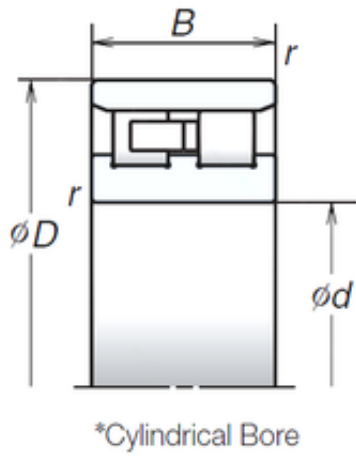

## BEARING-MALAYSIA SDN.BHD.

35 mm x 62 mm x 20 mm NSK NN3007TB  
cylindrical roller bearings

Bearing No. NN3007TB

Size	35x55x20 mm
Bore Diameter	35 mm
Outer Diameter	55 mm
Width	20 mm
d	35 mm
D	62 mm
E	55 mm
B	20 mm
C	20 mm
r min.	1 mm
Weight	0,224 Kg
Basic dynamic load rating (C)	39,5 kN
Basic static load rating (C0)	50 kN
(Grease) Lubrication Speed	17 600 r/min

NN3007TB Bearing 2D drawings and 3D CAD models