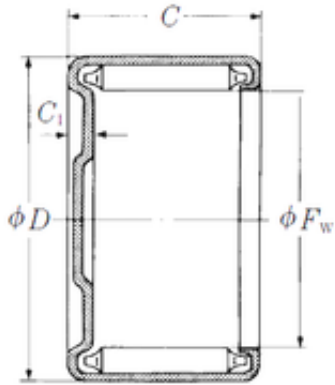

BEARING-MALAYSIA SDN.BHD.

NSK MJ-11121 needle roller bearings

Bearing No. MJ-11121

Size	17.462x22.225x19.05 mm
Bore Diameter	17,462 mm
Outer Diameter	22,225 mm
Width	19,05 mm
Fw	17,462 mm
D	22,225 mm
C	19,05 mm
C2	1 mm
Weight	0,018 Kg
Basic dynamic load rating (C)	11,5 kN

MJ-11121 Bearing 2D drawings and 3D CAD models