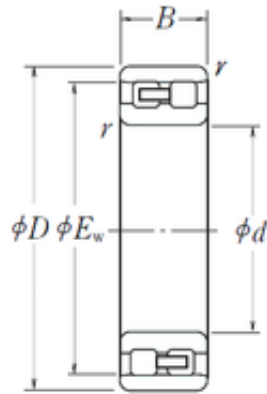

BEARING-MALAYSIA SDN.BHD.

100 mm x 150 mm x 37 mm NSK NN 3020
cylindrical roller bearings

Bearing No. NN 3020

Size	100x137x37 mm
Bore Diameter	100 mm
Outer Diameter	137 mm
Width	37 mm
d	100 mm
D	150 mm
Ew	137 mm
B	37 mm
C	37 mm
r min.	1,5 mm
Weight	2,28 Kg
Basic dynamic load rating (C)	157 kN
Basic static load rating (C0)	265 kN
(Grease) Lubrication Speed	4 000 r/min

NN 3020 Bearing 2D drawings and 3D CAD models