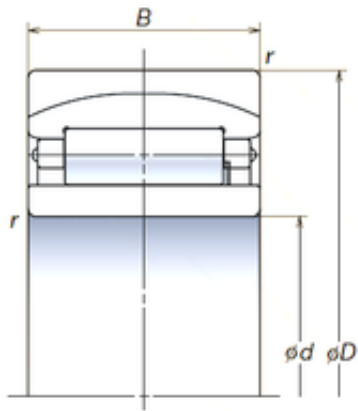

BEARING-MALAYSIA SDN.BHD.

180 mm x 300 mm x 118 mm NSK 180RUB41
spherical roller bearings

Bearing No. 180RUB41

Size	180x300x118 mm
Bore Diameter	180 mm
Outer Diameter	300 mm
Width	118 mm
d	180 mm
D	300 mm
B	118 mm
C	118 mm
r min.	3 mm
Basic dynamic load rating (C)	755 kN

180RUB41 Bearing 2D drawings and 3D CAD models