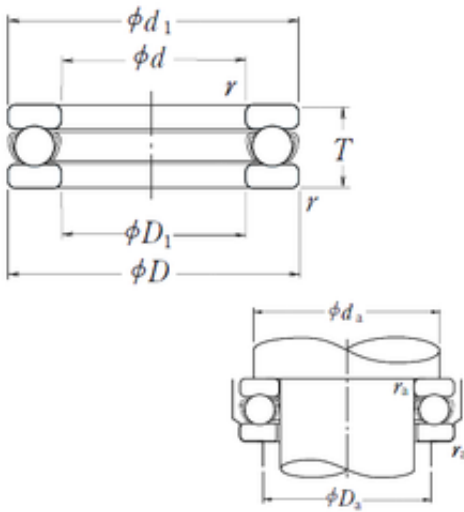

BEARING-MALAYSIA SDN.BHD.

51138X Bearing 2D drawings and 3D CAD models

NSK 51138X thrust ball bearings

Bearing No. 51138X

Size	190x240x37 mm
Bore Diameter	190 mm
Outer Diameter	240 mm
Width	37 mm
d	190 mm
D	240 mm
T	37 mm
d1	237 mm
r min.	1,1 mm
D1	193 mm
da min.	220 mm
Da max.	210 mm
ra max.	1 mm
Weight	3,6 Kg
Basic dynamic load rating (C)	172 kN
Basic static load rating (C0)	655 kN
(Grease) Lubrication Speed	1000 r/min
SRI	9.86
hidYobi	51138X
LangID	1
D_	240
SREX	0.08
C	172
B_	37
hidTable	ecat_NSSDTB
Oil rpm	1600