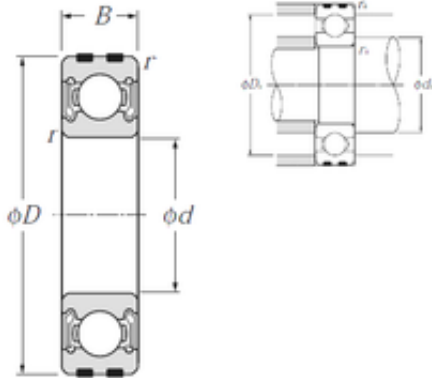

BEARING-MALAYSIA SDN.BHD.

25 mm x 47 mm x 12 mm NTN EC-6005LLB
deep groove ball bearings

Bearing No. EC-6005LLB

Size	25x47x12 mm
Bore Diameter	25 mm
Outer Diameter	47 mm
Width	12 mm
d	25 mm
D	47 mm
B	12 mm
C	12 mm
r min.	0,6 mm
da min.	29 mm
da max	30,5 mm
Da max.	43 mm
ra max.	0,6 mm
Weight	0,075 Kg
Basic dynamic load rating (C)	10,1 kN
Basic static load rating (C0)	5,85 kN
(Grease) Lubrication Speed	15 000 r/min

EC-6005LLB Bearing 2D drawings and 3D CAD models