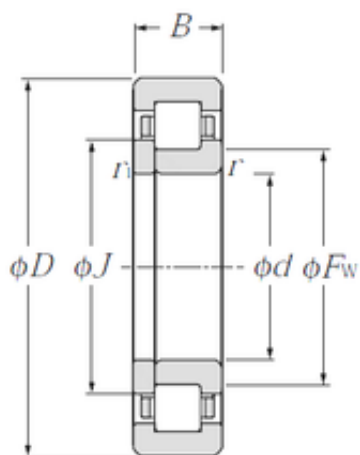

BEARING-MALAYSIA SDN.BHD.

30 mm x 90 mm x 23 mm NTN NUP406
cylindrical roller bearings

Bearing No. NUP406

Size	30x90x23 mm
Bore Diameter	30 mm
Outer Diameter	90 mm
Width	23 mm
d	30 mm
Fw	45 mm
D	90 mm
B	23 mm
C	23 mm
r min.	1,5 mm
r1 min.	1,5 mm
J	50,5 mm
Weight	0,751 Kg
Basic dynamic load rating (C)	62,5 kN
Basic static load rating (C0)	55 kN
(Grease) Lubrication Speed	7 300 r/min

NUP406 Bearing 2D drawings and 3D CAD models