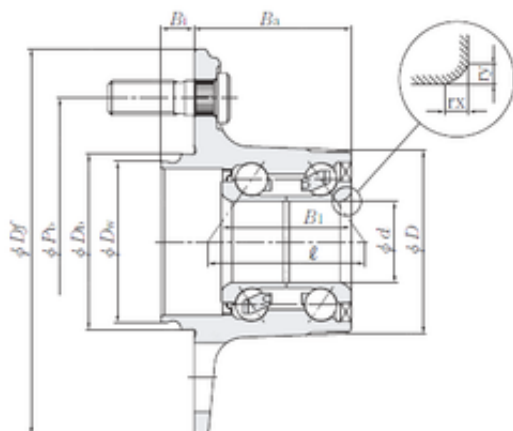

BEARING-MALAYSIA SDN.BHD.

NTN HUB157-17 angular contact ball bearings

Bearing No. HUB157-17

Bore Diameter	30 mm
Outer Diameter	67 mm
d	30 mm
D	67 mm
rx	3,5 mm
ry	2,5 mm
Ba	56 mm
Db	64 mm
Df	139 mm
Pb	114,3 mm
Bi	12,5 mm
B1	51 mm
Dw	64 mm
	61,4 Tolerance h14
Weight	1,77 Kg
Basic dynamic load rating (C)	27,9 kN
Basic static load rating (C0)	18,5 kN

HUB157-17 Bearing 2D drawings and 3D CAD models