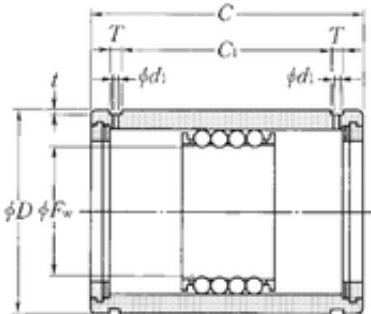

BEARING-MALAYSIA SDN.BHD.

NTN KD122332 linear bearings

Bearing No. KD122332

| | |
|-------------------------------|-------------|
| Size | 12x23x32 mm |
| Bore Diameter | 12 mm |
| Outer Diameter | 23 mm |
| Width | 32 mm |
| Fw | 12 mm |
| D | 23 mm |
| C | 32 mm |
| t | 0,4 mm |
| d1 | 1,5 mm |
| C1 | 24,5 mm |
| T | 1,7 mm |
| Weight | 0,052 Kg |
| Basic dynamic load rating (C) | 0,925 kN |

KD122332 Bearing 2D drawings and 3D CAD models