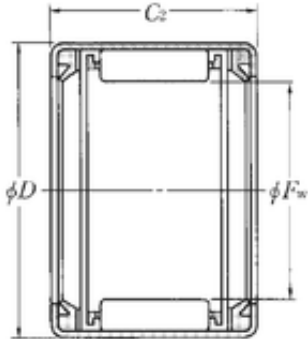

BEARING-MALAYSIA SDN.BHD.

NTN HMK4021LL needle roller bearings

Bearing No. HMK4021LL

Size	40x50x21 mm
Bore Diameter	40 mm
Outer Diameter	50 mm
Width	21 mm
Fw	40 mm
D	50 mm
C	21 mm
Weight	0,063 Kg
Basic dynamic load rating (C)	23,1 kN
Basic static load rating (C0)	32,5 kN

HMK4021LL Bearing 2D drawings and 3D CAD models