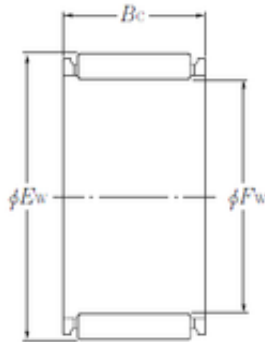

### NTN K40 × 48 × 25 needle roller bearings

Bearing No. K40 × 48 × 25

Bore Diameter	40 mm
Outer Diameter	48 mm
Fw	40 mm
Ew	48 mm
Bc	25 mm
Weight	0.065 Kg
Basic dynamic load rating (C)	42,5 kN
Basic static load rating (C0)	71 kN
(Grease) Lubrication Speed	6500 r/min

K40 × 48 × 25 Bearing 2D drawings and 3D CAD models