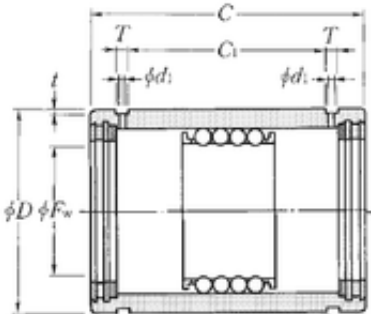

BEARING-MALAYSIA SDN.BHD.

NTN KD122332LL linear bearings

Bearing No. KD122332LL

| | |
|-------------------------------|-------------|
| Size | 12x23x32 mm |
| Bore Diameter | 12 mm |
| Outer Diameter | 23 mm |
| Width | 32 mm |
| Fw | 12 mm |
| D | 23 mm |
| C | 32 mm |
| t | 0,4 mm |
| d1 | 1,5 mm |
| C1 | 17,1 mm |
| T | 1,7 mm |
| Weight | 0,055 Kg |
| Basic dynamic load rating (C) | 0,925 kN |

KD122332LL Bearing 2D drawings and 3D CAD models