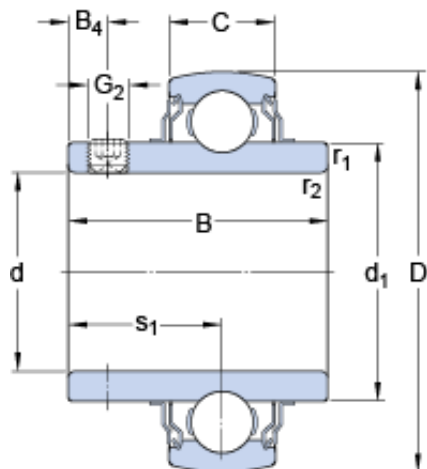

BEARING-MALAYSIA SDN.BHD.

35 mm x 72 mm x 42.9 mm SKF YAR
207-2FW/VA201 deep groove ball bearings

Bearing No. YAR 207-2FW/VA201

YAR 207-2FW/VA201 Bearing 2D drawings and 3D CAD models

Size	72x35x42.9 mm
Bore Diameter	72 mm
Outer Diameter	35 mm
Width	42,9 mm
d	35 mm
D	72 mm
B	42.9 mm
C	19 mm
d ₁	46.1 mm
B ₄	6 mm
s ₁	25.4 mm
r _{1,2} - min.	1 mm
Basic dynamic load rating - C	25.5 kN
Basic static load rating - C ₀	15.3 kN
Limiting speed	80 r/min
Limiting temperature - T	250 ° C
Mass bearing	0.41 kg
Grub (set) screw - G ₂	M6x0.75
Hexagonal key size for grub screw - H	3 mm
Category	Bearings
Inventory	0.0
Manufacturer Name	SKF
Minimum Buy Quantity	N/A

BEARING-MALAYSIA SDN.BHD.

Weight / Kilogram	0
Product Group	M06110
d_1	46.1 mm
B_4	6 mm
s_1	25.4 mm
$r_{1,2}$ min.	1 mm
Basic dynamic load rating C	25.5 kN
Basic static load rating C_0	15.3 kN
Limiting temperature T max.	250 ° C
Grub (set) screw G_2	M6x0.75
Hexagonal key size for grub screw N	3 mm
Recommended tightening torque for grub screw	4 N · m