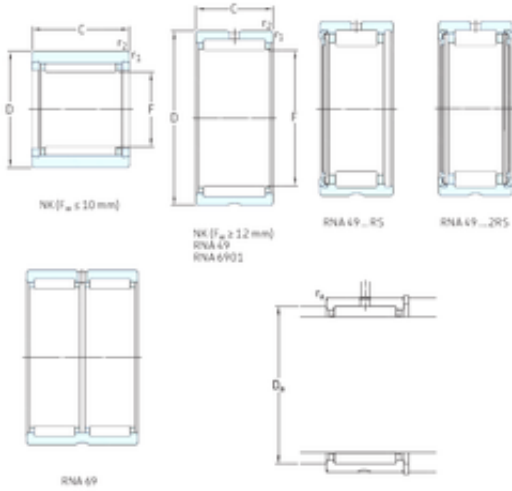

BEARING-MALAYSIA SDN.BHD.

SKF NKS70 needle roller bearings

Bearing No. NKS70

Size	70x90x28 mm
Bore Diameter	70 mm
Outer Diameter	90 mm
Width	28 mm
Fw	70 mm
D	90 mm
C	28 mm
Weight	0,38 Kg
Basic dynamic load rating (C)	68,2 kN
Basic static load rating (C0)	120 kN
Fatigue load limit (Pu)	15,3
Reference speed	5600 r/min

NKS70 Bearing 2D drawings and 3D CAD models