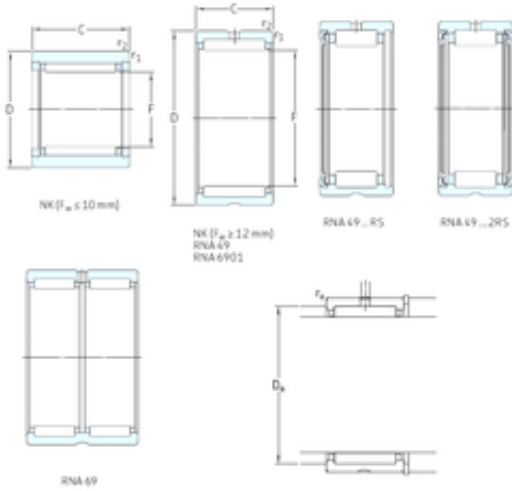

BEARING-MALAYSIA SDN.BHD.

SKF NK65/25 needle roller bearings

Bearing No. NK65/25

Size	65x78x25 mm
Bore Diameter	65 mm
Outer Diameter	78 mm
Width	25 mm
Fw	65 mm
D	78 mm
C	25 mm
Weight	0,22 Kg
Basic dynamic load rating (C)	44 kN
Basic static load rating (C0)	104 kN
Fatigue load limit (Pu)	12,7
Reference speed	6300 r/min

NK65/25 Bearing 2D drawings and 3D CAD models