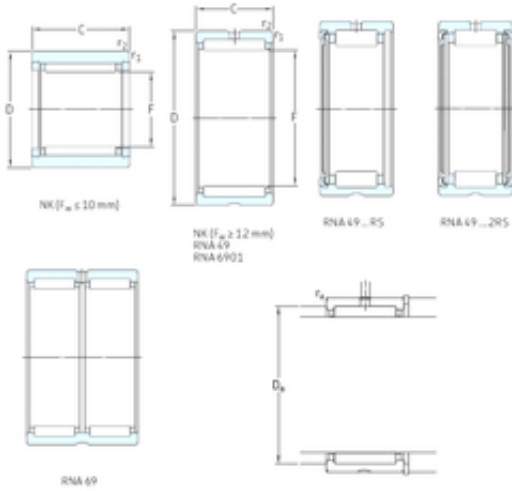

BEARING-MALAYSIA SDN.BHD.

SKF NK7/12TN needle roller bearings

Bearing No. NK7/12TN

Size	7x14x12 mm
Bore Diameter	7 mm
Outer Diameter	14 mm
Width	12 mm
Fw	7 mm
D	14 mm
C	12 mm
Weight	0,0082 Kg
Basic dynamic load rating (C)	3,58 kN
Basic static load rating (C0)	3,75 kN
Fatigue load limit (Pu)	0,415
Reference speed	32000 r/min

NK7/12TN Bearing 2D drawings and 3D CAD models