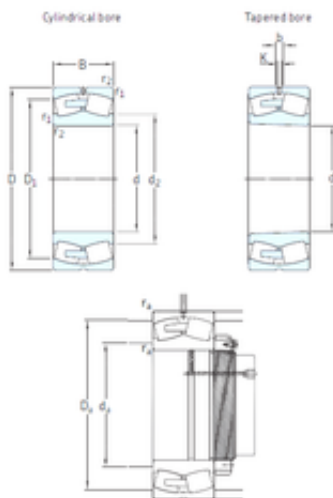

BEARING-MALAYSIA SDN.BHD.

850 mm x 1360 mm x 400 mm SKF
231/850CAK/W33 spherical roller bearings

Bearing No. 231/850CAK/W33

Size	850x1360x400 mm
Bore Diameter	850 mm
Outer Diameter	1360 mm
Width	400 mm
d	850 mm
D	1360 mm
B	400 mm
C	400 mm
b	22,3 mm
d2	1013 mm
r1 min.	12 mm
r2 min.	12 mm
D1	1205 mm
K	12 mm
da min.	898 mm
Da max.	1312 mm
ra max.	10 mm
Weight	2200 Kg
Basic dynamic load rating (C)	18300 kN
Basic static load rating (C0)	34500 kN
Fatigue load limit (Pu)	1900
Reference speed	180 r/min
Limiting speed	360 r/min
Calculation factor (e)	0,28
Calculation factor (Y0)	2,5

231/850CAK/W33 Bearing 2D drawings and 3D CAD models

BEARING-MALAYSIA SDN.BHD.

Calculation factor (Y1)	2,4
-------------------------	-----