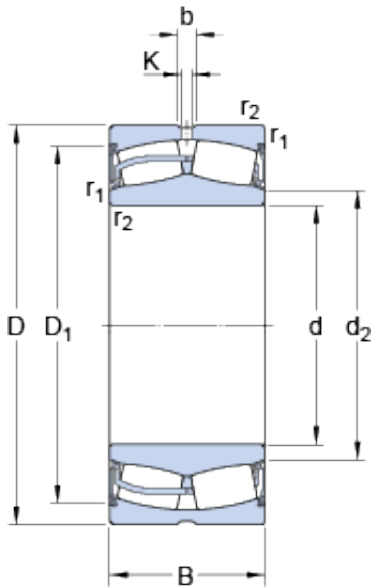

BEARING-MALAYSIA SDN.BHD.

130 mm x 280 mm x 93 mm SKF
22326-2CS5/VT143 spherical roller bearings

Bearing No. 22326-2CS5/VT143

22326-2CS5/VT143 Bearing 2D drawings and 3D CAD models

Size	280x130x93 mm
Bore Diameter	280 mm
Outer Diameter	130 mm
Width	93 mm
d	130 mm
D	280 mm
B	93 mm
d ₂	159 mm
D ₁	246 mm
b	16.7 mm
K	9 mm
r _{1,2} - min.	4 mm
d _a - min.	147 mm
d _a - max.	159 mm
D _a - max.	263 mm
r _a - max.	3 mm
Basic dynamic load rating - C	1178 kN
Basic static load rating - C ₀	1320 kN
Fatigue load limit - P _u	114 kN
Limiting speed	500 r/min
Calculation factor - e	0.33
Calculation factor - Y ₁	2
Calculation factor - Y ₂	3
Calculation factor - Y ₀	2

BEARING-MALAYSIA SDN.BHD.

Category	Roller Bearings
Inventory	0.0
Manufacturer Name	SKF
Minimum Buy Quantity	N/A
Weight / Kilogram	27.932
Product Group	B04311
d_2	159 mm
D_1	246 mm
$r_{1,2}$ min.	4 mm
d_a min.	147 mm
d_a max.	159 mm
D_a max.	263 mm
r_a max.	3 mm
Basic dynamic load rating C	1178 kN
Basic static load rating C_0	1320 kN
Fatigue load limit P_u	114 kN
Calculation factor e	0.33
Calculation factor Y_1	2
Calculation factor Y_2	3
Calculation factor Y_0	2
Mass bearing	29 kg