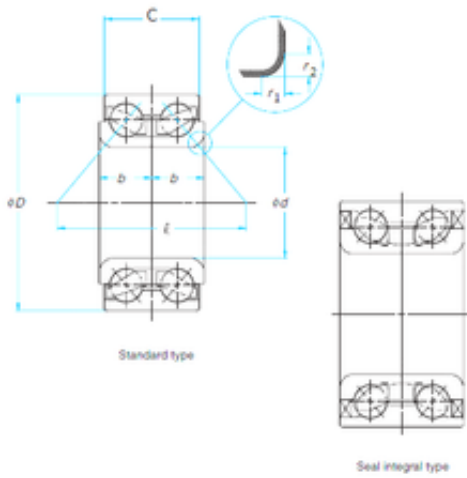

BEARING-MALAYSIA SDN.BHD.

35 mm x 72,02 mm x 28 mm SKF
BA2B441832AB angular contact ball bearings

Bearing No. BA2B441832AB

Size	35x72.02x28 mm
Bore Diameter	35 mm
Outer Diameter	72,02 mm
Width	28 mm
d	35 mm
D	72,02 mm
B	28 mm

BA2B441832AB Bearing 2D drawings and 3D CAD models