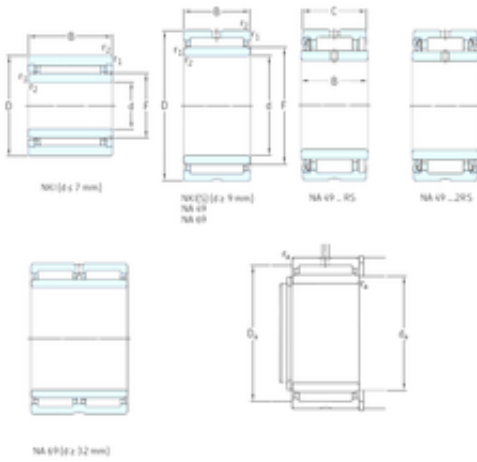

# BEARING-MALAYSIA SDN.BHD.

9 mm x 19 mm x 16 mm SKF NKI9/16 needle roller bearings

Bearing No. NKI9/16

Size	9x19x16 mm
Bore Diameter	9 mm
Outer Diameter	19 mm
Width	16 mm
d	9 mm
F	12 mm
D	19 mm
B	16 mm
C	16 mm
r1 min.	0,3 mm
r2 min.	0,3 mm
da max	11 mm
Da max.	17 mm
ra max.	0,3 mm
S	2 mm
Weight	0,022 Kg
Basic dynamic load rating (C)	9,13 kN
Basic static load rating (C0)	12 kN
Fatigue load limit (Pu)	1,43
Reference speed	26000 r/min

NKI9/16 Bearing 2D drawings and 3D CAD models