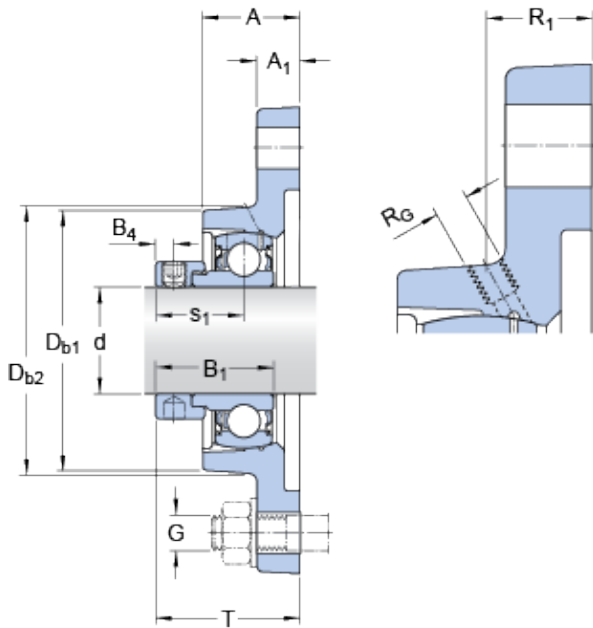

BEARING-MALAYSIA SDN.BHD.

SKF FYT 1.1/8 FM bearing units

Bearing No. FYT 1.1/8 FM

Size	28.575x32.5x13 mm
Bore Diameter	28,575 mm
Outer Diameter	32,5 mm
Width	13 mm
d	28.575 mm
A	32.5 mm
A ₁	13 mm
B ₁	35.7 mm
B ₄	5.95 mm
D _{b1}	77 mm
D _{b2}	83 mm
J	116.5 mm
H	141.5 mm
L	83 mm
H	12.5 mm
s ₁	26.7 mm
T	46.7 mm
J ₆	98.5 mm
J ₇	12.5 mm
N ₄	2 mm
D _N	6.579 mm
SW _N	11.112 mm
G _N - 1/8-27 NPT	1/827 NPT
R _G - 1/8-27 NPT	1/827 NPT
R	21 mm

FYT 1.1/8 FM Bearing 2D drawings and 3D CAD models

BEARING-MALAYSIA SDN.BHD.

1	
R	45 °
Basic dynamic load rating - C	19.5 kN
Basic static load rating - C ₀	11.2 kN
Fatigue load limit - P _u	0.475 kN
Limiting speed	6300 r/min
Mass bearing unit	0.9 kg
Thread - G ₂ - 5/16-24 UNF	5/1624 UNF
Hexagonal key size for grub screw - H	3.969 mm
Category	Mounted Units & Inserts
Inventory	0.0
Manufacturer Name	SKF
Minimum Buy Quantity	N/A
UNSPSC	23153417
Weight / Kilogram	0.957
Product Group	M06110