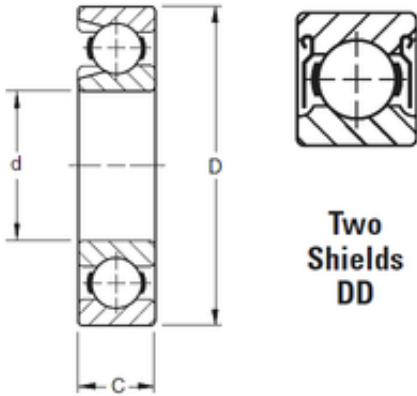

## BEARING-MALAYSIA SDN.BHD.

65 mm x 120 mm x 23 mm Timken 213WDD  
deep groove ball bearings

Bearing No. 213WDD

Size	65x120x23 mm
Bore Diameter	65 mm
Outer Diameter	120 mm
Width	23 mm
d	65 mm
D	120 mm
B	23 mm
C	23 mm
Weight	1,207 Kg
Basic dynamic load rating (C)	92 kN

213WDD Bearing 2D drawings and 3D CAD models