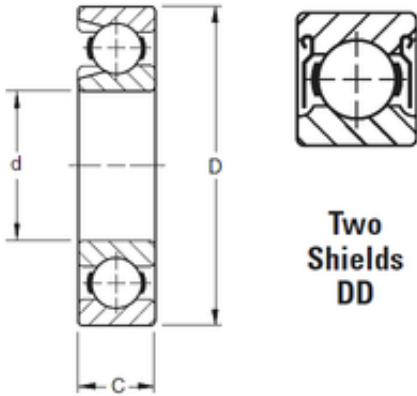

BEARING-MALAYSIA SDN.BHD.

65 mm x 120 mm x 23 mm Timken 213WDD
deep groove ball bearings

Bearing No. 213WDD

Size	65x120x23 mm
Bore Diameter	65 mm
Outer Diameter	120 mm
Width	23 mm
d	65 mm
D	120 mm
B	23 mm
C	23 mm
Weight	1,207 Kg
Basic dynamic load rating (C)	92 kN

213WDD Bearing 2D drawings and 3D CAD models