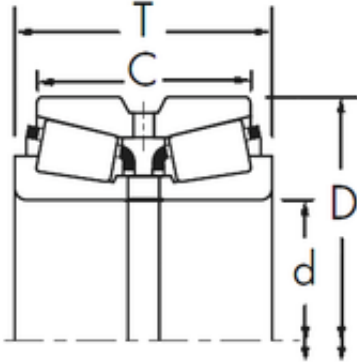

BEARING-MALAYSIA SDN.BHD.

Timken EE275105/275161D+X2S-275105
tapered roller bearings

Bearing No. EE275105/275161D+X2S-275105

Size	266.7x406.4x155.575 mm
Bore Diameter	266,7 mm
Outer Diameter	406,4 mm
Width	155,575 mm
d	266,7 mm
D	406,4 mm
T	155,575 mm
C	107,95 mm
R	6,4 mm
r	1,5 mm

EE275105/275161D+X2S-275105 Bearing 2D drawings
and 3D CAD models