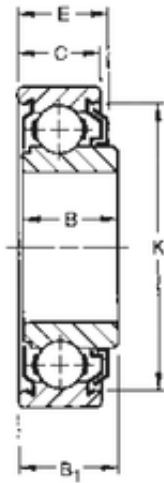

BEARING-MALAYSIA SDN.BHD.

7 mm x 24 mm x 9,8 mm Timken 37KVLD deep groove ball bearings

Bearing No. 37KVLD

Size	7x24x9.8 mm
Bore Diameter	7 mm
Outer Diameter	24 mm
Width	9,8 mm
d	7 mm
D	24 mm
B	9,8 mm
B1	10,31 mm
C	8 mm
K	19,0 mm
E	9,6 mm
Weight	0,022 Kg
Basic dynamic load rating (C)	3,65 kN

37KVLD Bearing 2D drawings and 3D CAD models