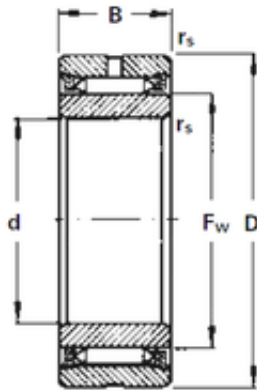

BEARING-MALAYSIA SDN.BHD.

115 mm x 155 mm x 34 mm Timken NA2115
needle roller bearings

Bearing No. NA2115

| | |
|--|---------------|
| Size | 115x155x34 mm |
| Bore Diameter | 115 mm |
| Outer Diameter | 155 mm |
| Width | 34 mm |
| d | 115 mm |
| F _w | 132,5 mm |
| D | 155 mm |
| B | 34 mm |
| C | 34 mm |
| r | 1,35 mm |
| Weight | 1,205 Kg |
| Basic dynamic load rating (C) | 139 kN |
| Basic static load rating (C ₀) | 380 kN |
| (Grease) Lubrication Speed | 1900 r/min |

NA2115 Bearing 2D drawings and 3D CAD models