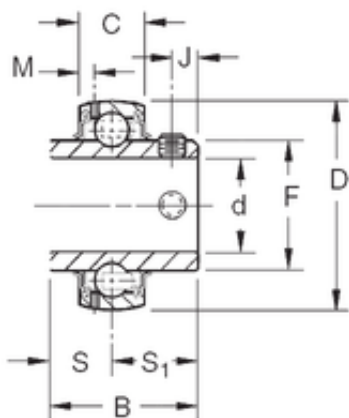

BEARING-MALAYSIA SDN.BHD.

44,45 mm x 90 mm x 51,59 mm Timken
GYM1112KRRB deep groove ball bearings

Bearing No. GYM1112KRRB

Size	44.45x90x51.59 mm
Bore Diameter	44,45 mm
Outer Diameter	90 mm
Width	51,59 mm
d	44,45 mm
D	90 mm
B	51,59 mm
C	22 mm
S1	32,54 mm
F	62,84 mm
J	10 mm
M	4,7 mm
S	19,05 mm
Thread (G)	M10x1,5
Weight	1,203 Kg
Basic dynamic load rating (C)	39,2 kN

GYM1112KRRB Bearing 2D drawings and 3D CAD models