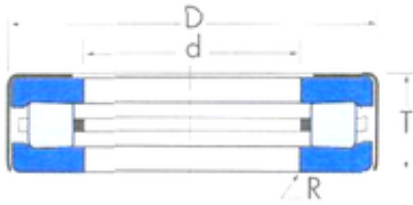

BEARING-MALAYSIA SDN.BHD.

Timken T142 thrust roller bearings

Bearing No. T142

Size	35.179x62.708x19.431 mm
Bore Diameter	35,179 mm
Outer Diameter	62,708 mm
Width	19,431 mm
d	35,179 mm
D	62,708 mm
T	19,431 mm
R	0,8 mm

T142 Bearing 2D drawings and 3D CAD models