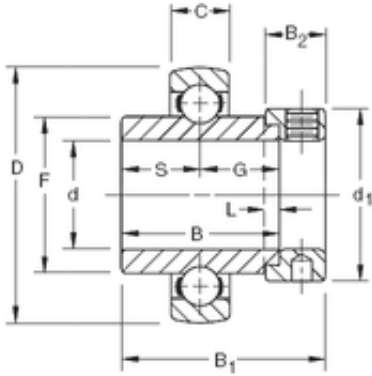

BEARING-MALAYSIA SDN.BHD.

25,4 mm x 52 mm x 34,93 mm Timken
SM1100KB deep groove ball bearings

Bearing No. SM1100KB

Size	25.4x52x34.93 mm
Bore Diameter	25,4 mm
Outer Diameter	52 mm
Width	34,93 mm
d	25,4 mm
D	52 mm
B	34,93 mm
C	15 mm
d1	38,1 mm
B1	44,45 mm
B2	13,5 mm
F	33,83 mm
G	17,5 mm
L	4 mm
S	17,5 mm
Weight	0,217 Kg
Basic dynamic load rating (C)	15,6 kN

SM1100KB Bearing 2D drawings and 3D CAD models