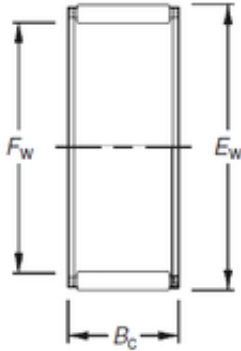

BEARING-MALAYSIA SDN.BHD.

Timken K55X63X15F needle roller bearings

Bearing No. K55X63X15F

Bore Diameter	55 mm
Outer Diameter	63 mm
Fw	55 mm
Ew	63 mm
Bc	15 mm
Weight	0,054 Kg
Basic dynamic load rating (C)	30,5 kN
Basic static load rating (C0)	51,5 kN
(Grease) Lubrication Speed	5000 r/min

K55X63X15F Bearing 2D drawings and 3D CAD models