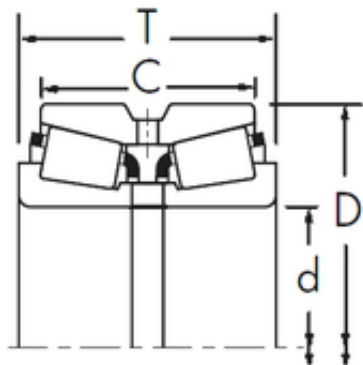

## BEARING-MALAYSIA SDN.BHD.

Timken  
HM252349/HM252315D+HM252347XB tapered  
roller bearings

Bearing No. HM252349/HM252315D+HM252347XB

Size	260.35x431.724x173.038 mm
Bore Diameter	260,35 mm
Outer Diameter	431,724 mm
Width	173,038 mm
d	260,35 mm
D	431,724 mm
T	173,038 mm
C	128,588 mm
R	6,8 mm
r	1,5 mm

HM252349/HM252315D+HM252347XB Bearing 2D  
drawings and 3D CAD models