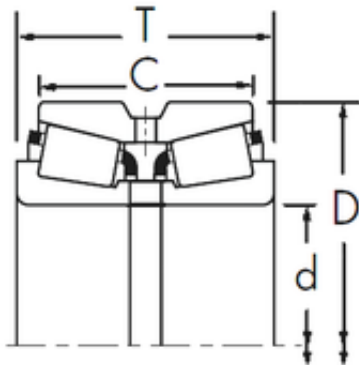

BEARING-MALAYSIA SDN.BHD.

Timken
HM252349/HM252315D+HM252347XB tapered
roller bearings

Bearing No. HM252349/HM252315D+HM252347XB

| | |
|----------------|---------------------------|
| Size | 260.35x431.724x173.038 mm |
| Bore Diameter | 260,35 mm |
| Outer Diameter | 431,724 mm |
| Width | 173,038 mm |
| d | 260,35 mm |
| D | 431,724 mm |
| T | 173,038 mm |
| C | 128,588 mm |
| R | 6,8 mm |
| r | 1,5 mm |

HM252349/HM252315D+HM252347XB Bearing 2D
drawings and 3D CAD models