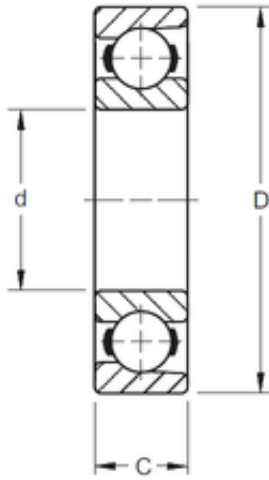

BEARING-MALAYSIA SDN.BHD.

114,3 mm x 158,75 mm x 22,23 mm Timken
45BIH206 deep groove ball bearings

Bearing No. 45BIH206

| | |
|----------------------------------|-----------------------|
| Size | 114.3x158.75x22.23 mm |
| Bore Diameter | 114,3 mm |
| Outer Diameter | 158,75 mm |
| Width | 22,23 mm |
| d | 114,3 mm |
| D | 158,75 mm |
| B | 22,23 mm |
| C | 22,23 mm |
| Weight | 1,383 Kg |
| Basic dynamic load rating (C) | 73,5 kN |

45BIH206 Bearing 2D drawings and 3D CAD models