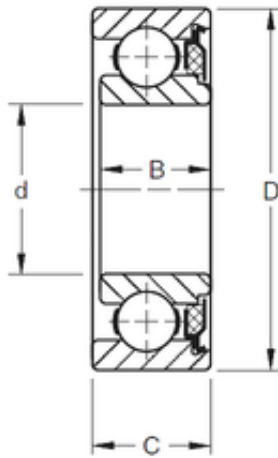

BEARING-MALAYSIA SDN.BHD.

13 mm x 32 mm x 12,19 mm Timken 201KT2
deep groove ball bearings

Bearing No. 201KT2

Size	13x32x12.19 mm
Bore Diameter	13 mm
Outer Diameter	32 mm
Width	12,19 mm
d	13 mm
D	32 mm
B	12,19 mm
C	12,7 mm
Weight	0,045 Kg
Basic dynamic load rating (C)	7,68 kN

201KT2 Bearing 2D drawings and 3D CAD models